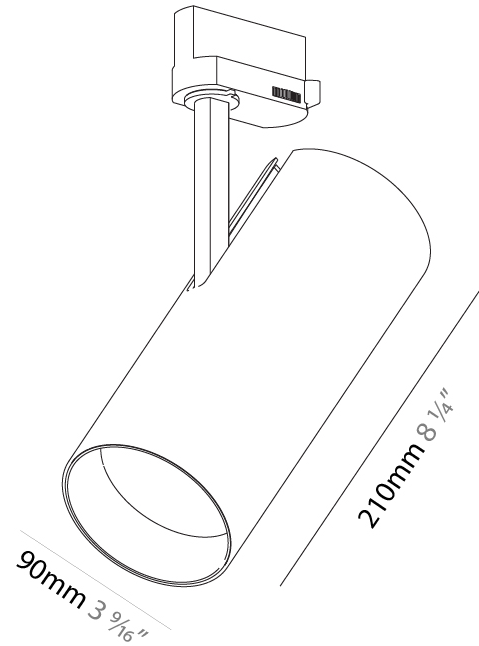

GENERAL

Series: Imagine
 Subseries: Imagine 90
 Brand: Prolicht
 Division: Architectural
 Mounting Type: Track
 Mounting Location: Ceiling

PHYSICAL

Shape: Cylinder
 Diameter (mm): 90
 Diameter (in): 3 9/16
 Height (mm): 210
 Height (in): 8 1/4
 Max. Overall Height (mm): 230
 Max. Overall Height (in): 9 1/16
 Light Distribution: Adjustable / Direct
 Weight (kg): 0.903
 Weight (lbs): 1.99
 Fixture Finish: SSR / BKV / CWI / CRY / HAB / LAG / UFT / ITA / RUA / RUR / MIC / FTG / MYG / TWT / LOD / PUS / FRO / FUP / KIA / POP / BLS / SPG / MEY / GOH / GUM / CHC / COM / ABZ / JAG / OBR / MOS / ROR
 Fixture Material: Aluminum Die Cast

OPTICAL

Reflector°: 6
 Optic°: Lens Pack - No Lens / Linear Spread Lens / Honeycomb / Spread Lens
 Adjustability: Rotational 350°; Tilt 90°

RATINGS AND CERTIFICATIONS

Certified By: Certified for North American Standards
 IP rating: IP20